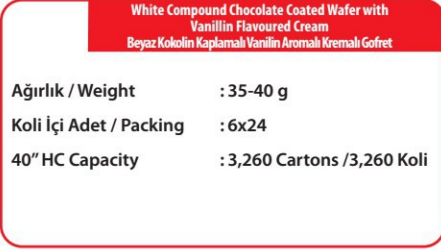

White Compound Chocolate Coated Wafer with
Vanillin Flavoured Cream
Beyaz Kokolin Kaplamalı Vanilin Aromalı Kremalı Gofret

Ağırlık / Weight	: 35-40 g
Koli İçi Adet / Packing	: 6x24
40" HC Capacity	: 3,260 Cartons /3,260 Koli